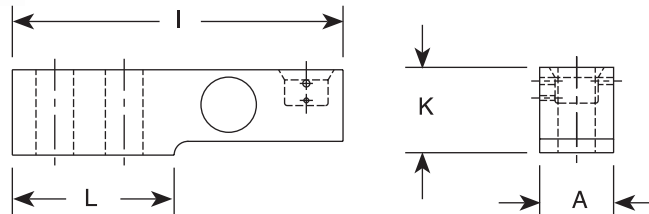

# RL30745 Single-Ended Beam, Stainless Steel

## Welded-seal, IP67 NTEP 1:5000 Class III Multiple

500 lb model

Picture is a representation of actual product

RATED CAPACITY	DIMENSIONS												
	A	B	C	D	E	F	G	H	I	J	K	L	
<b>lb/inches</b>													
500-4,000	1.20	3.00	1.00	.63	.69	.88	.189	.500	5.25	1.20	1.22	2.27	
5,000	1.46	3.00	1.00	.63	.92	.88	.38	.500	5.38	1.46	1.40	2.28	
10,000	1.68	3.75	1.50	.88	1.17	1.38	.44	.750	6.87	1.68	1.68	3.34	
<b>kg/mm</b>													
226.8-1814.2	30.5	76.2	25.4	16.0	17.5	22.4	4.8	12.7	133.3	30.1	30.9	57.6	
2268	37.1	76.2	25.4	16.0	23.4	22.4	9.7	12.7	136.7	37.1	35.5	57.9	
4536	42.7	95.3	38.1	22.4	29.7	35.1	11.8	19.1	174.5	42.7	42.6	84.8	

### SPECIFICATIONS:

**Full Scale Output:** 2.0 mV/V  
**Bridge Resistance:** 350 ohms, nominal  
**Material/Finish:** Stainless steel  
**Temperature:** Compensated range  
 0°F to 150°F/-18°C to 65°C  
**Safe Overload:** 150% Full scale  
**Rated Excitation:** 10V DC (15V maximum)  
**Combined Error:** 0.03%  
**Non-repeatability:** 0.01% Full scale

**Insulation Resistance:** 5000 megohms  
**Seal Type:** Welded-seal, IP67  
**Cable Length:** 30'/9.1 m/15"  
 20'/6.1 m (4000 lb)  
**Cable Color Code:** Green..... + Excitation  
 Black..... - Excitation  
 White..... + Signal  
 Red..... - Signal  
 Yellow..... Shield  
**Warranty:** 2-year limited warranty