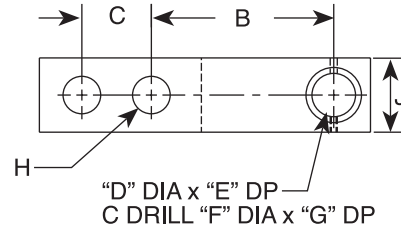

# RL30745 Single-Ended Beam, Stainless Steel

## Welded-seal, IP67 NTEP 1:5000 Class III Multiple

500 lb model

Picture is a representation of actual product

RATED CAPACITY	DIMENSIONS												
	A	B	C	D	E	F	G	H	I	J	K	L	
<b>lb/inches</b>													
500-4,000	1.20	3.00	1.00	.63	.69	.88	.189	.500	5.25	1.20	1.22	2.27	
5,000	1.46	3.00	1.00	.63	.92	.88	.38	.500	5.38	1.46	1.40	2.28	
10,000	1.68	3.75	1.50	.88	1.17	1.38	.44	.750	6.87	1.68	1.68	3.34	
<b>kg/mm</b>													
226.8-1814.2	30.5	76.2	25.4	16.0	17.5	22.4	4.8	12.7	133.3	30.1	30.9	57.6	
2268	37.1	76.2	25.4	16.0	23.4	22.4	9.7	12.7	136.7	37.1	35.5	57.9	
4536	42.7	95.3	38.1	22.4	29.7	35.1	11.8	19.1	174.5	42.7	42.6	84.8	

### SPECIFICATIONS:

**Full Scale Output:** 2.0 mV/V  
**Bridge Resistance:** 350 ohms, nominal  
**Material/Finish:** Stainless steel  
**Temperature:** Compensated range  
 0°F to 150°F/-18°C to 65°C  
**Safe Overload:** 150% Full scale  
**Rated Excitation:** 10V DC (15V maximum)  
**Combined Error:** 0.03%  
**Non-repeatability:** 0.01% Full scale

**Insulation Resistance:** 5000 megohms  
**Seal Type:** Welded-seal, IP67  
**Cable Length:** 30'/9.1 m/15"  
 20'/6.1 m (4000 lb)  
**Cable Color Code:** Green..... + Excitation  
 Black..... - Excitation  
 White..... + Signal  
 Red..... - Signal  
 Yellow..... Shield  
**Warranty:** 2-year limited warranty