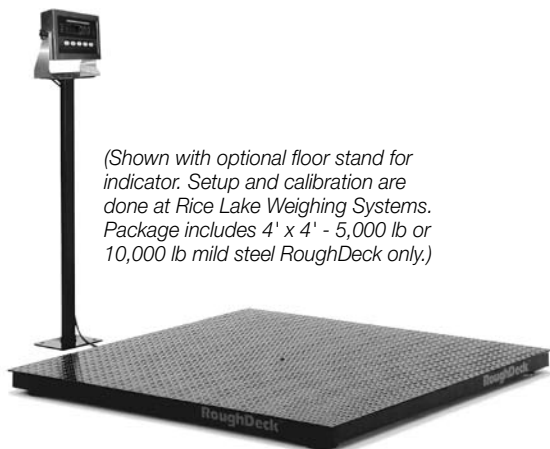

Floor/Lift Truck/Pallet Scales

RoughDeck™ Rough-n-Ready System Floor Scale / Indicator Package

(Shown with optional floor stand for indicator. Setup and calibration are done at Rice Lake Weighing Systems. Package includes 4' x 4' - 5,000 lb or 10,000 lb mild steel RoughDeck only.)

Standard Features

- Heavy-duty industrial design
- Structural steel channel frame
- Four NTEP-certified alloy steel, shear beam load cells
- 20' SURVIVOR® EL147HE hostile environment load cell cable with quick disconnect
- TuffSeal® JB4SS Stainless Steel, NEMA 4X j-box with signal trim card
- Rugged diamond deck safety treadplate
- Four adjustable stainless steel SUREFOOT™ support feet
- Threaded eyebolt hole for easy lifting
- Package configured and calibrated for 5,000 divisions
- Five-year limited warranty on RoughDeck only with quick disconnect

Choice of 4 Quality Indicators

Refer to indicator section of catalog for complete specifications

Specifications

ROUGHDECK HP FLOOR SCALE

LOAD CELL CAPACITY:

2,500 lb on 5,000 lb bases
4,000 lb on 10,000 lb bases

CABLE LENGTH:

20' (6.1 m)

HEIGHT:

3.25' (82.6mm) min

WARRANTY:

Five-year limited warranty

ROUGHDECK ROUGH-N-READY SYSTEM

PACKAGE INCLUDES: IQ plus® 355, 420 Plus, IQ plus® 390-DC, or IQ plus® 590-DC indicator, RoughDeck 4' x 4' floor scale, 20 ft of hostile environment load cell cable and quick disconnect.