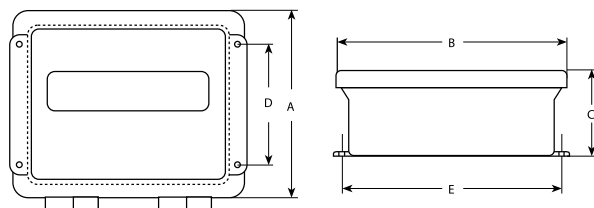

DIMENSIONS

FRP Enclosure

A = 8.00" (203 mm)
B = 9.50" (241 mm)
C = 5.25" (133 mm)
D = 4.00" (101 mm)
E = 8.75" (222 mm)

Compact Enclosure

A = 6.25" (158 mm)
B = 9.25" (234 mm)
C = 2.00" (50 mm)
D = 5.25" (133 mm)
E = 8.50" (215 mm)

Stainless Steel Enclosure

A = 6.00" (152 mm)
B = 9.50" (241 mm)
C = 3.87" (98 mm)
D = 4.00" (101 mm)
E = 8.75" (222 mm)

Panel Mount

A = 5.88" (149 mm)
B = 7.88" (200 mm)
C = 2.00" (50 mm)
D = 5.12" (130 mm)
E = 7.12" (180 mm)